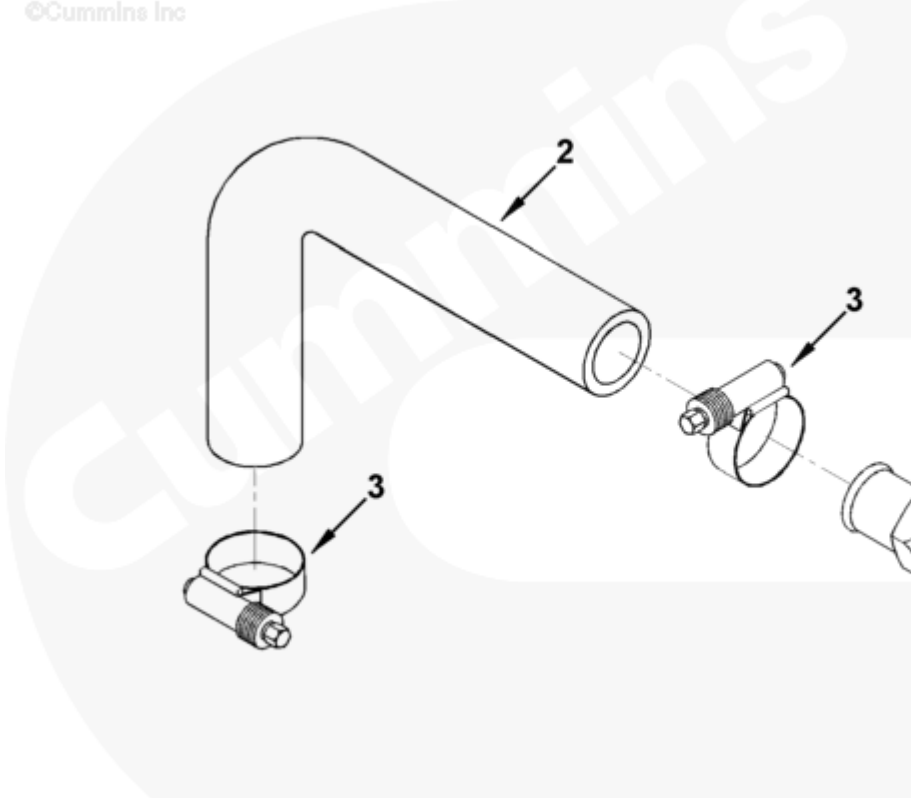

©Cummins Inc

tb957gm

[SMALL](#) | [MEDIUM](#) | [LARGE](#)

Cart	Ref No	Part Number	Part Description	Required	Remarks
View My Cart					
		TB9748-05	Turbocharger Location		Location, Turbo (CAV AC5RSM...(More)

					ALT)
					Turbo Location: Low Mount
					Rear Out
					CAV AC5RSM Alternator:
					Without
<input type="checkbox"/>	1	<a href="#">215921</a>	Plain Hose Coupling	1	3/4 NPTF X 1 in
<input type="checkbox"/>	2	<a href="#">3282654</a>	Elbow Hose	1	
<input type="checkbox"/>	3	<a href="#">3922844</a>	Hose Clamp	2	